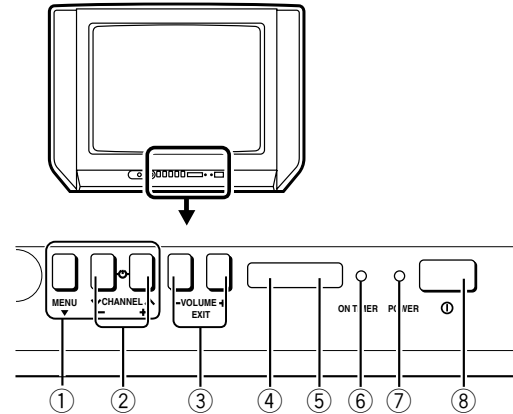

### Locations of remote control buttons

- |                          |           |
|--------------------------|-----------|
| ① DISPLAY button         | p.17      |
| ② MENU buttons           |           |
| • MENU ▲/▼ buttons       |           |
| • MENU -/+ buttons       |           |
| ③ LIVE SPATIAL button    | p.15      |
| ④ CHANNEL V//^ buttons   | p.11      |
| ⑤ SOUND SYSTEM button    | p.14      |
| ⑥ COLOUR SYSTEM button   | p.14      |
| ⑦ TV/VIDEO button        | p.13      |
| ⑧ PICTURE MODE button    | p.14      |
| ⑨ CHANNEL SCAN button    | p.18      |
| ⑩ RETURN + button        | p.18      |
| ⑪ ECO SENSOR button      | p.17      |
| ⑫ POWER button           | p.6,11,12 |
| ⑬ VOLUME -/+ buttons     | p.12      |
| ⑭ PICTURE BOOSTER button | p.15      |
| ⑮ MUTING button          | p.15      |
| ⑯ Number buttons         | p.11      |
| ⑰ -/-- button            | p.11      |
| ⑱ OFF TIMER button       | p.17      |

### Locations of front panel buttons and lamps

- |                        |      |                         |        |
|------------------------|------|-------------------------|--------|
| ① MENU buttons         | p.22 | ④ ECO sensor            |        |
| • MENU button          |      | ⑤ Remote control sensor |        |
| • MENU -/+ buttons     |      | ⑥ ON TIMER lamp         | p.19   |
| ② CHANNEL V//^ buttons | p.12 | ⑦ POWER lamp            | p.6,12 |
| ③ VOLUME -/+ buttons   | p.12 | ⑧ Main power button     | p.6,12 |