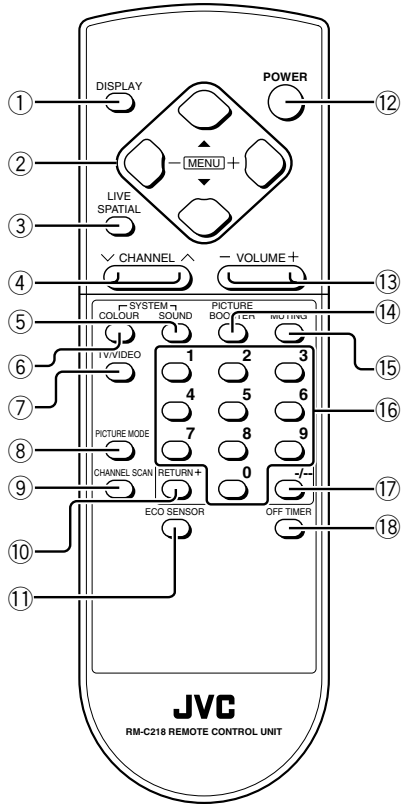

### Locations of remote control buttons

- |                          |           |
|--------------------------|-----------|
| ① DISPLAY button         | p.17      |
| ② MENU buttons           |           |
| • MENU ▲/▼ buttons       |           |
| • MENU -/+ buttons       |           |
| ③ LIVE SPATIAL button    | p.15      |
| ④ CHANNEL V//^ buttons   | p.11      |
| ⑤ SOUND SYSTEM button    | p.14      |
| ⑥ COLOUR SYSTEM button   | p.14      |
| ⑦ TV/VIDEO button        | p.13      |
| ⑧ PICTURE MODE button    | p.14      |
| ⑨ CHANNEL SCAN button    | p.18      |
| ⑩ RETURN + button        | p.18      |
| ⑪ ECO SENSOR button      | p.17      |
| ⑫ POWER button           | p.6,11,12 |
| ⑬ VOLUME -/+ buttons     | p.12      |
| ⑭ PICTURE BOOSTER button | p.15      |
| ⑮ MUTING button          | p.15      |
| ⑯ Number buttons         | p.11      |
| ⑰ -/-- button            | p.11      |
| ⑱ OFF TIMER button       | p.17      |

### Locations of front panel buttons and lamps

- |                        |      |                         |        |
|------------------------|------|-------------------------|--------|
| ① MENU buttons         | p.22 | ④ ECO sensor            |        |
| • MENU button          |      | ⑤ Remote control sensor |        |
| • MENU -/+ buttons     |      | ⑥ ON TIMER lamp         | p.19   |
| ② CHANNEL V//^ buttons | p.12 | ⑦ POWER lamp            | p.6,12 |
| ③ VOLUME -/+ buttons   | p.12 | ⑧ Main power button     | p.6,12 |